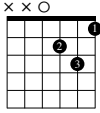

8

4/4

0 3 4 2

0 2 2 2 2 0 2 2 0 2 2 0 2 2 0 2 2 0

0 2 3 4 0 2 3 4 0 2 3 4 0 2 3 4

Am