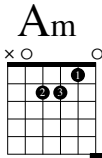

Shipwreck

Written & Arranged for Guitar by Paul A. Kessler

Shuffle Feel

♩ = 108

Verse

pickup

8

4/4

0 3 4 2

0 2 2 2 2 0 2 2 0 2 2 0 2 2 0 2 2 0

0 3 3 2

8

4/4

0 1 2 3

0 2 2 2 2 0 2 2 0 2 2 0 2 2 0 2 2 0

0 2 3 4