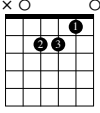

8

4/4

0 3 3 2

0 2 2 2 2 0 2 2 0 2 2 0 2 2 0 2 2 0

0 2 3 3 2 0 2 3 3 2 0 2 3 3 2 0 2 3 3 2